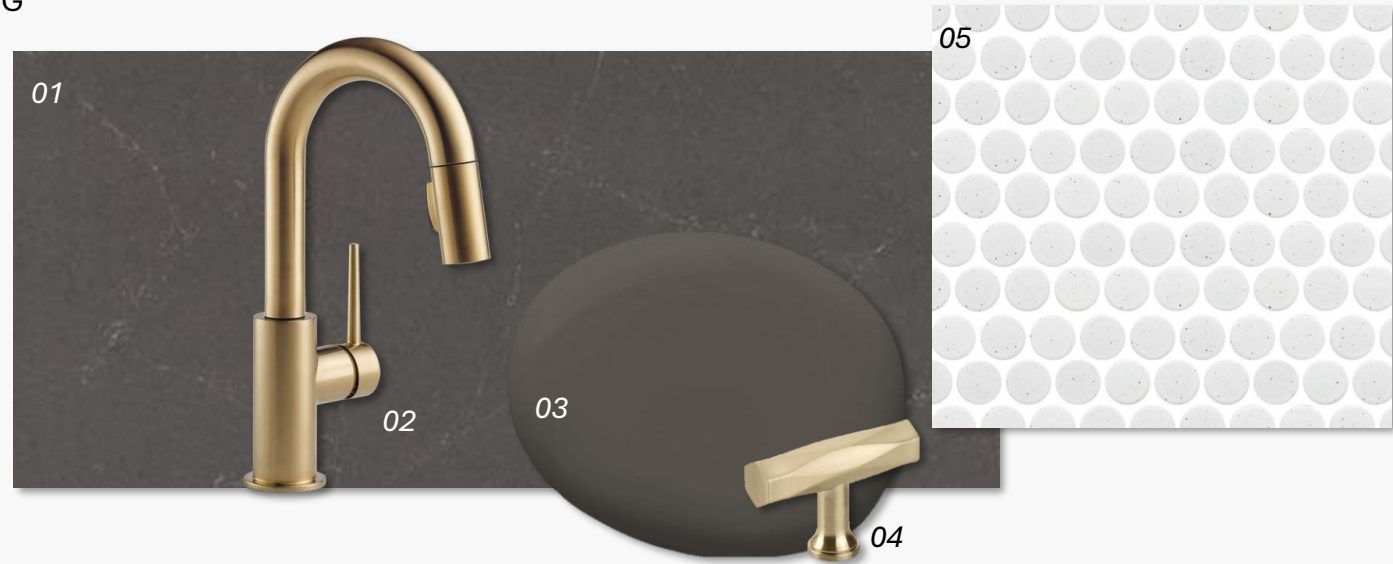

3452 Timberview *Game Room*

- 01 CHARCOAL GRAY QUARTZ WITH WHITE VEINING
  on the countertop
- 02 SATIN BRASS PULL DOWN FAUCET
  with stainless steel bar sink
- 03 EARTHY WARM GRAY CABINETRY
  with under counter beverage refrigerator
- 04 CLASSIC CABINET PULLS
  in satin brass
- 05 MATTE WHITE PORCELAIN PENNY TILE
  up the backsplash